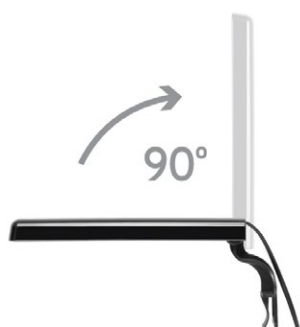

EASY LED TORTUM UNIVERSAL MODEL

CONSUMPTION $\approx$ 5W | 908 lm | 2570 lx

001 10073

025 10074

5 607329 100739

5 607329 100746

ADAPTOR
TRANSFORMATEUR
TRAFO

**INCLUDED
INCLUS
INKLUSIVE**

This EASY LED TORTUM universal model adjusts easily to any tortum tank glass/wood up to 6 mm thick. The fixing bracket has a flexible device that allows the positioning of the lighting up to a 90-degree angle, which allows easy access to the inside. LED technology guarantees the high quality of the light emitted, due to its high power, and the low voltage makes it safer. It also allows very low power consumption and ensures a longer life for the lightning.

www.terratlantis.com

MADE IN EU | info@aquatlantis.com

[/terratlantisterrarium](https://www.instagram.com/terratlantisterrarium)